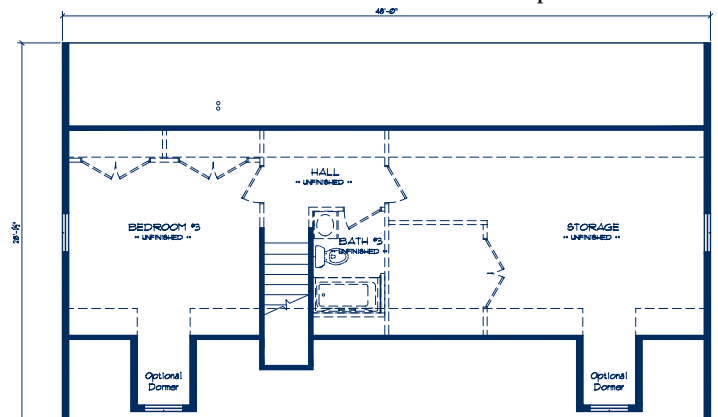

## Nassau 1,344 Sq.Ft.

Bedrooms: 3

Bathrooms: 2

Sq. Footage: 2,112  
(with finished 2nd floor)

Optional 2nd floor

*Shown with the following options not included in base price*

*Two (2) Dormers*

*Oval Front Door with One (1) Sidelite*