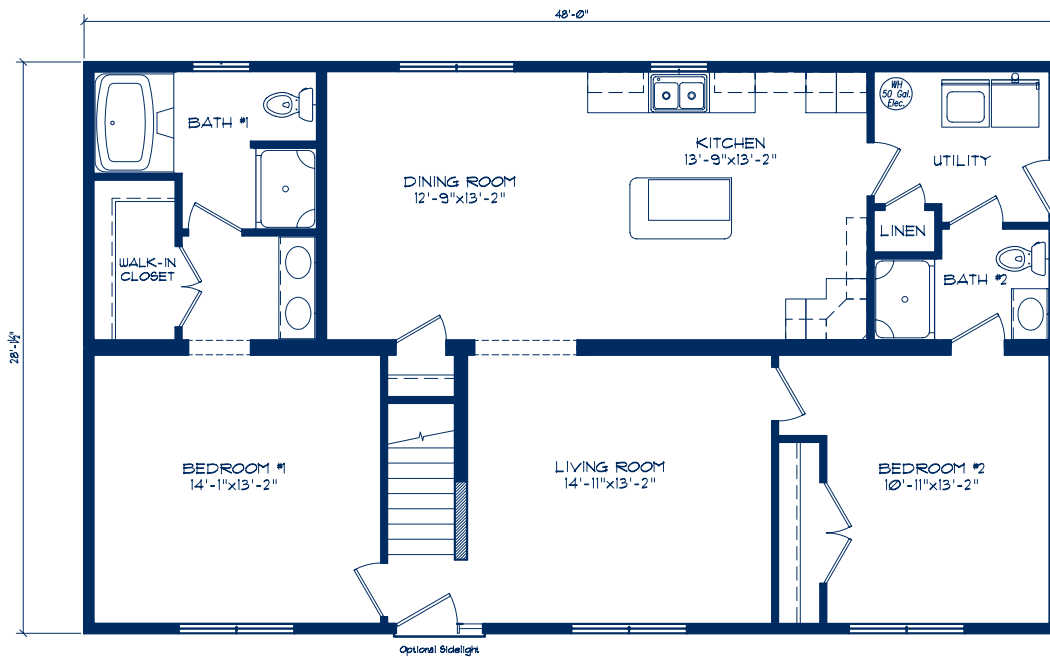

## Nassau 1,344 Sq.Ft.

Bedrooms: 3

Bathrooms: 2

Sq. Footage: 2,112  
(with finished 2nd floor)

Optional 2nd floor

*Shown with the following options not included in base price*

*Two (2) Dormers*

*Oval Front Door with One (1) Sidelite*