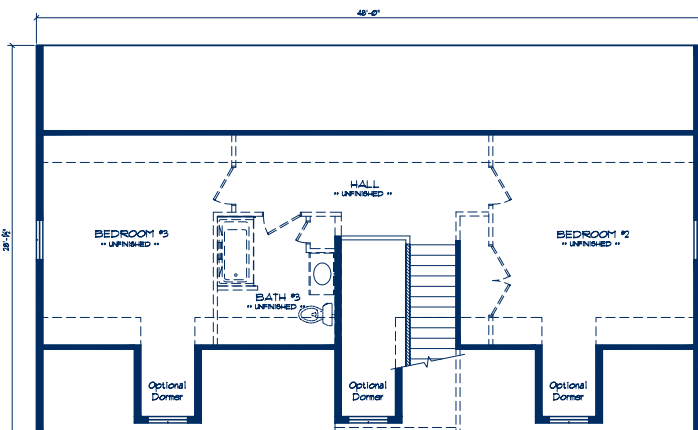

Cape Cods

Tilghman 1,344 Sq.Ft.

Bedrooms: 3
 Bathrooms: 2 1/2
 Sq. Footage: 2,112
 (with finished 2nd floor)

Optional 2nd floor

Shown with the following options not included in base price

- Three (3) Dormers*
- Additional Coach Light*
- Wagon Wheel Front Door*