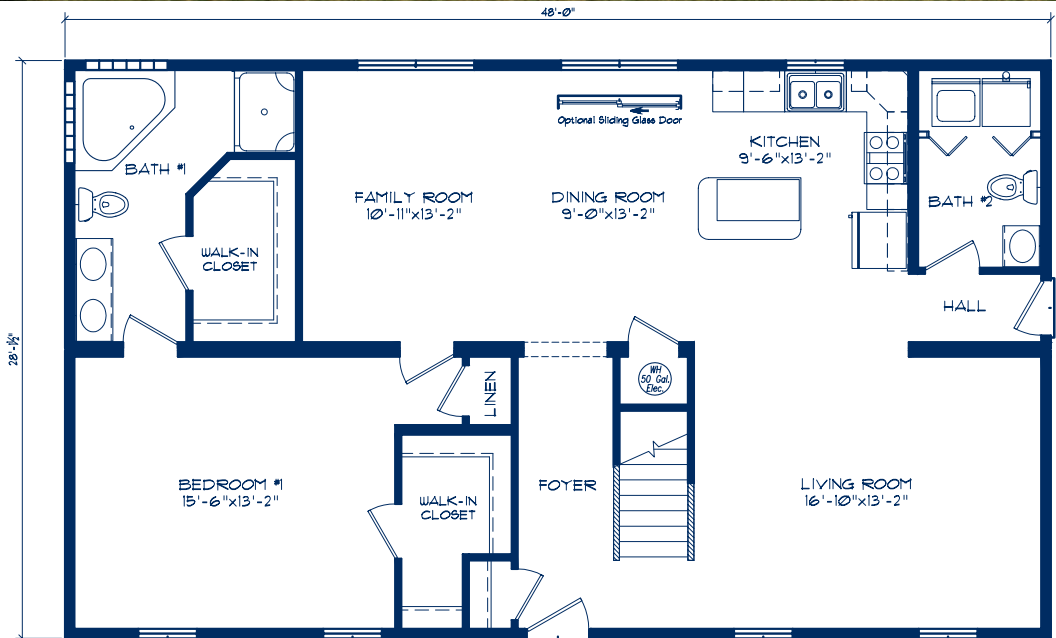

Cape Cods

Tilghman 1,344 Sq.Ft.

Bedrooms: 3
 Bathrooms: 2 1/2
 Sq. Footage: 2,112
 (with finished 2nd floor)

Optional 2nd floor

Shown with the following options not included in base price

- Three (3) Dormers*
- Additional Coach Light*
- Wagon Wheel Front Door*